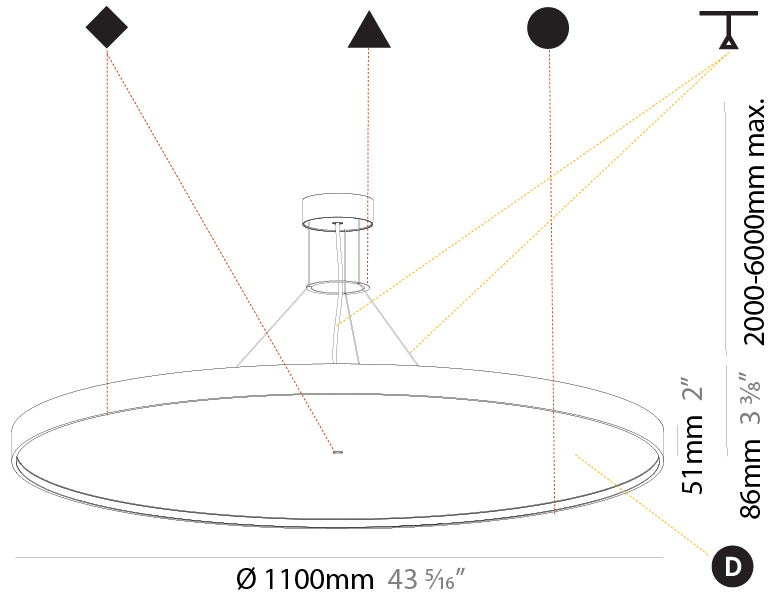

GENERAL

Series: Sign Diva
Subseries: Sign Diva Korona
Brand: Prolicht
Division: Architectural
Mounting Type: Suspension
Mounting Location: Ceiling
Subcategory: Pendant

PHYSICAL

Shape: Round
Diameter (mm): 1100
Diameter (in): 43 ⁵/₁₆"
Height (mm): 86
Height (in): 3 ³/₈"
Max. Overall Height (mm): 2086
Max. Overall Height (in): 82 ⁷/₈"
Light Distribution: Direct / Indirect
Weight (kg): 21.027
Weight (lbs): 46.36
Diffuser: PMMA - Opal / Micro-Prism / Sparkling Secret / Vintage Industrial
Fixture Finish: SSR / BKV / CWI / CRY / HAB / UFT / ITA / RUA / FTG / MYG / LOD / PUS / FRO / FUP / KIA / POP / BLS / SPG / MEY / GOH / GUM / CHC / COM / ABZ / JAG / OBR / MOS / ROR
Fixture Material: Extruded Aluminum / Steel
Cable Details: 2000mm or 6000mm Transparent Cable

ELECTRICAL

Lamp Type: LED (Zhaga Standard)
Input Wattage (W): 170
Total Output Wattage (W): 135 / 24
Dimming: Tri-Mode (Non-Dimming and Phase Dimming (120Vac only) and 0-10V Dimming)
Driver Included: Yes
Driver Location: Integrated
Driver Type: Constant Current - Universal
Driver Class: Class 2
Input Voltage (V): 120 - 277
Constant Current (MA): 600 / 350

LED

Color Temperature (°K): 2700 / 3000 / 3500 / 4000
Max. Delivered Lumen (lm): 17378 / 18180 / 20741 / 21164
Nominal Lumen (lm): 22701 / 23749 / 27094 / 27647
CRI: >90 CRI
Lamp Life (hrs): 50000

OPTICAL

RATINGS AND CERTIFICATIONS

Certified By: Certified for North American Standards
IP rating: IP20