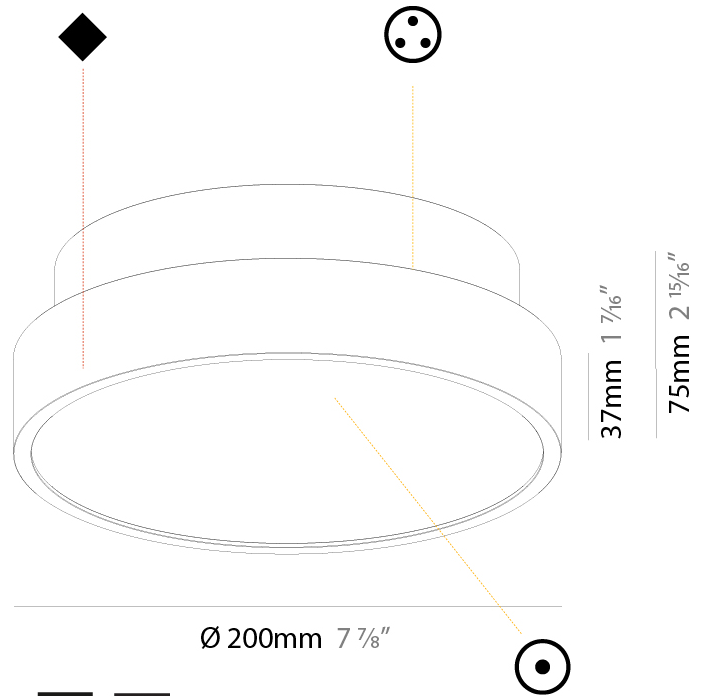

GENERAL

Series: Sign Diva
Subseries: Sign Diva
Brand: Prolicht
Division: Architectural
Mounting Type: Surface
Mounting Location: Ceiling
Subcategory: Ambient

PHYSICAL

Shape: Round
Diameter (mm): 200
Diameter (in): 7 7/8
Height (mm): 75
Height (in): 2 15/16
Light Distribution: Direct / Indirect
Weight (kg): 1.12
Weight (lbs): 2.469
Diffuser: Direct - PMMA - Opal/Micro-Prism/Sparkling Secret/Vintage Industrial with Shine Ring / Indirect - White/Yellow/Orange/Red/Blue/Green
Fixture Finish: SSR / BKV / CWI / CRY / HAB / UFT / ITA / RUA / FTG / MYG / LOD / PUS / FRO / FUP / KIA / POP / BLS / SPG / MEY / GOH / GUM / CHC / COM / ABZ / JAG / OBR / MOS / ROR
Fixture Material: Extruded Aluminum / Steel

ELECTRICAL

Lamp Type: LED (Zhaga Standard)
Input Wattage (W): 12.1
Total Output Wattage (W): 11
Dimming: Tri-Mode (Non-Dimming and Phase Dimming (120Vac only) and 0-10V Dimming)
Driver Included: Yes
Driver Location: Integrated
Driver Type: Constant Current - Universal
Driver Class: Class 2
Input Voltage (V): 120 - 277
Constant Current (MA): 350

LED

Color Temperature (°K): 3000 / 3500 / 4000
Max. Delivered Lumen (lm): 1100 / 1117 / 1140
CRI: >90 CRI
Lamp Life (hrs): 50000

OPTICAL

RATINGS AND CERTIFICATIONS

Certified By: Certified for North American Standards
IP rating: IP20

PROJECT
TYPE
SPECIFIER
QUANTITY
DATE