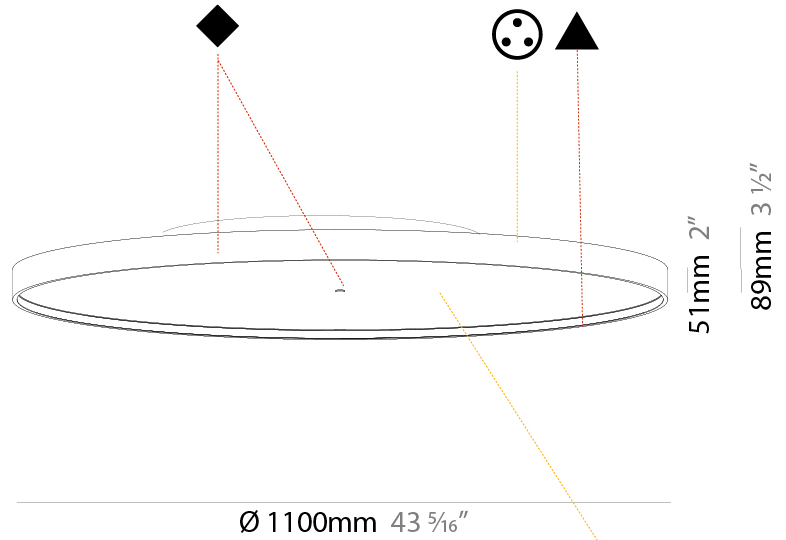

GENERAL

Series: Sign Diva
Subseries: Sign Diva Korona
Brand: Prolicht
Division: Architectural
Mounting Type: Surface
Mounting Location: Ceiling
Subcategory: Ambient

PHYSICAL

Shape: Round
Diameter (mm): 1100
Diameter (in): 43 ⁵/₁₆
Height (mm): 89
Height (in): 3 ¹/₂
Light Distribution: Direct / Indirect
Weight (kg): 18.901
Weight (lbs): 41.67
Diffuser: [Direct - PMMA - Opal/Micro-Prism/Sparkling Secret/Vintage Industrial / Indirect - White/Yellow/Orange/Red/Blue/Green](#)
Fixture Finish: [SSR / BKV / CWI / CRY / HAB / UFT / ITA / RUA / FTG / MYG / LOD / PUS / FRO / FUP / KIA / POP / BLS / SPG / MEY / GOH / GUM / CHC / COM / ABZ / JAG / OBR / MOS / ROR](#)
Fixture Material: Extruded Aluminum / Steel

ELECTRICAL

Lamp Type: LED (Zhaga Standard)
Input Wattage (W): 169.4
Total Output Wattage (W): 134
Dimming: [Tri-Mode (Non-Dimming and Phase Dimming (120Vac only) and 0-10V Dimming)](#)
Driver Included: Yes
Driver Location: Integrated
Driver Type: Constant Current - Universal
Driver Class: Class 2
Input Voltage (V): 120 - 277
Constant Current (MA): 600

LED

[Color Temperature (°K): 3000 / 3500 / 4000](#)
Max. Delivered Lumen (lm): 19520 / 19933 / 20340
CRI: >90 CRI
Lamp Life (hrs): 50000

OPTICAL

RATINGS AND CERTIFICATIONS

Certified By: Certified for North American Standards
IP rating: IP20

PROJECT
TYPE
SPECIFIER
QUANTITY
DATE