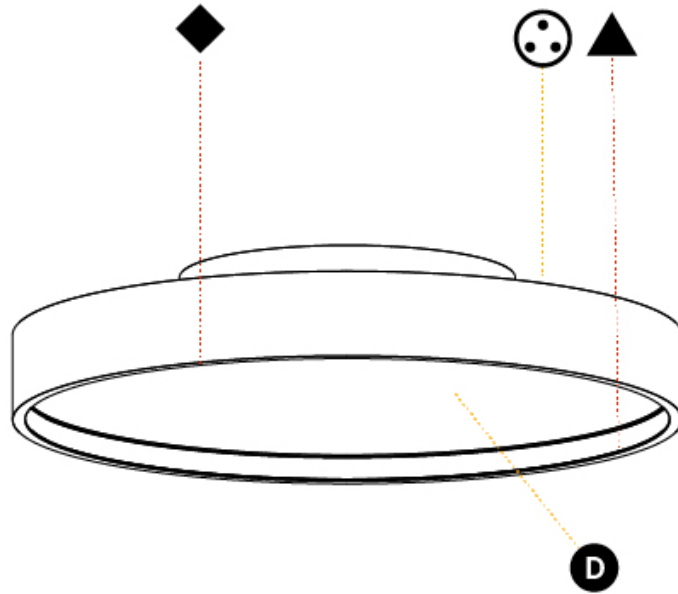

A3D096-

PROJECT _____

TYPE _____

SPECIFIER _____

QUANTITY _____

DATE _____