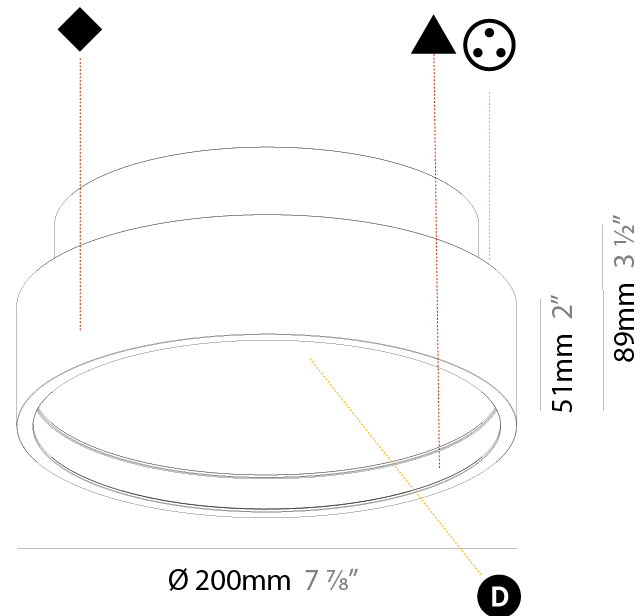

GENERAL

Series: Sign Diva
Subseries: Sign Diva Korona
Brand: Prolicht
Division: Architectural
Mounting Type: Surface
Mounting Location: Ceiling
Subcategory: Ambient

PHYSICAL

Shape: Round
Diameter (mm): 200
Diameter (in): 7 7/8
Height (mm): 89
Height (in): 3 1/2
Light Distribution: Direct / Indirect
Weight (kg): 1.261
Weight (lbs): 2.78
Diffuser: Direct - PMMA - Opal/Micro-Prism/Sparkling Secret/Vintage Industrial / Indirect - White/Yellow/Orange/Red/Blue/Green
Fixture Finish: SSR / BKV / CWI / CRY / HAB / UFT / ITA / RUA / FTG / MYG / LOD / PUS / FRO / FUP / KIA / POP / BLS / SPG / MEY / GOH / GUM / CHC / COM / ABZ / JAG / OBR / MOS / ROR
Fixture Material: Extruded Aluminum / Steel

ELECTRICAL

Lamp Type: LED (Zhaga Standard)
Input Wattage (W): 12.1
Total Output Wattage (W): 11
Dimming: Tri-Mode (Non-Dimming and Phase Dimming (120Vac only) and 0-10V Dimming)
Driver Included: Yes
Driver Location: Integrated
Driver Type: Constant Current - Universal
Driver Class: Class 2
Input Voltage (V): 120 - 277
Constant Current (MA): 350

LED

Color Temperature (°K): 3000 / 3500 / 4000
Max. Delivered Lumen (lm): 1100 / 1117 / 1140
CRI: >90 CRI
Lamp Life (hrs): 50000

OPTICAL

RATINGS AND CERTIFICATIONS

Certified By: Certified for North American Standards
IP rating: IP20