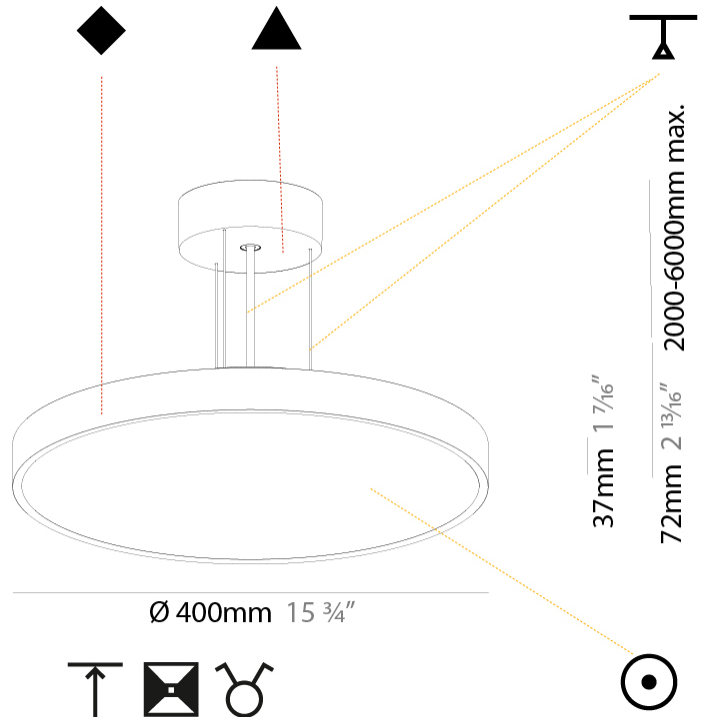

GENERAL

Series: Sign Diva
Subseries: Sign Diva
Brand: Prolicht
Division: Architectural
Mounting Type: Suspension
Mounting Location: Ceiling
Subcategory: Pendant

PHYSICAL

Shape: Round
Diameter (mm): 400
Diameter (in): 15 3/4
Height (mm): 72
Height (in): 2 13/16
Max. Overall Height (mm): 2072
Max. Overall Height (in): 81 9/16
Light Distribution: Direct / Indirect
Weight (kg): 3.398
Weight (lbs): 7.49

Diffuser: PMMA - Opal / Micro-Prism / Sparkling Secret / Vintage Industrial with Shine Ring
Fixture Finish: SSR / BKV / CWI / CRY / HAB / UFT / ITA / RUA / FTG / MYG / LOD / PUS / FRO / FUP / KIA / POP / BLS / SPG / MEY / GOH / GUM / CHC / COM / ABZ / JAG / OBR / MOS / ROR
Fixture Material: Extruded Aluminum / Steel
Cable Details: 2000mm or 6000mm Transparent Cable

ELECTRICAL

Lamp Type: LED (Zhaga Standard)
Input Wattage (W): 34.1
Total Output Wattage (W): 16 / 12
Dimming: Tri-Mode (Non-Dimming and Phase Dimming (120Vac only) and 0-10V Dimming)
Driver Included: Yes
Driver Location: Integrated
Driver Type: Constant Current - Universal
Driver Class: Class 2
Input Voltage (V): 120 - 277
Constant Current (MA): 500

LED

Color Temperature (°K): 2700 / 3000 / 3500 / 4000
Max. Delivered Lumen (lm): 2676 / 2651 / 2681 / 2736
CRI: >90 CRI
Lamp Life (hrs): 50000

OPTICAL

RATINGS AND CERTIFICATIONS

Certified By: Certified for North American Standards
IP rating: IP20