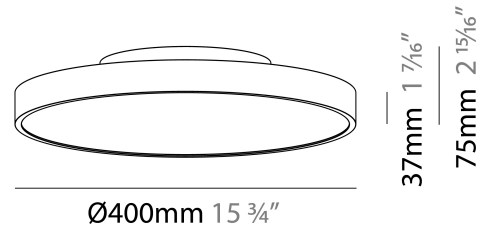

GENERAL

Series: Sign Diva
Subseries: Sign Diva
Brand: Prolicht
Division: Architectural
Mounting Type: Surface
Mounting Location: Ceiling
Subcategory: Ambient

PHYSICAL

Shape: Round
Diameter (mm): 400
Diameter (in): 15 3/4
Height (mm): 75
Height (in): 2 15/16
Light Distribution: Direct / Indirect
Weight (kg): 2.302
Weight (lbs): 5.075
Diffuser: Direct - PMMA - Opal/Micro-Prism/Sparkling Secret/Vintage Industrial with Shine Ring / Indirect - White/Yellow/Orange/Red/Blue/Green
Fixture Finish: SSR / BKV / CWI / CRY / HAB / UFT / ITA / RUA / FTG / MYG / LOD / PUS / FRO / FUP / KIA / POP / BLS / SPG / MEY / GOH / GUM / CHC / COM / ABZ / JAG / OBR / MOS / ROR
Fixture Material: Extruded Aluminum / Steel

ELECTRICAL

Lamp Type: LED (Zhaga Standard)
Input Wattage (W): 19.8
Total Output Wattage (W): 16
Dimming: Tri-Mode (Non-Dimming and Phase Dimming (120Vac only) and 0-10V Dimming)
Driver Included: Yes
Driver Location: Integrated
Driver Type: Constant Current - Universal
Driver Class: Class 2
Input Voltage (V): 120 - 277
Constant Current (MA): 500

LED

Color Temperature (°K): 3000 / 3500 / 4000
Max. Delivered Lumen (lm): 2280 / 2313 / 2360
CRI: >90 CRI
Lamp Life (hrs): 50000

OPTICAL

RATINGS AND CERTIFICATIONS

Certified By: Certified for North American Standards
IP rating: IP20